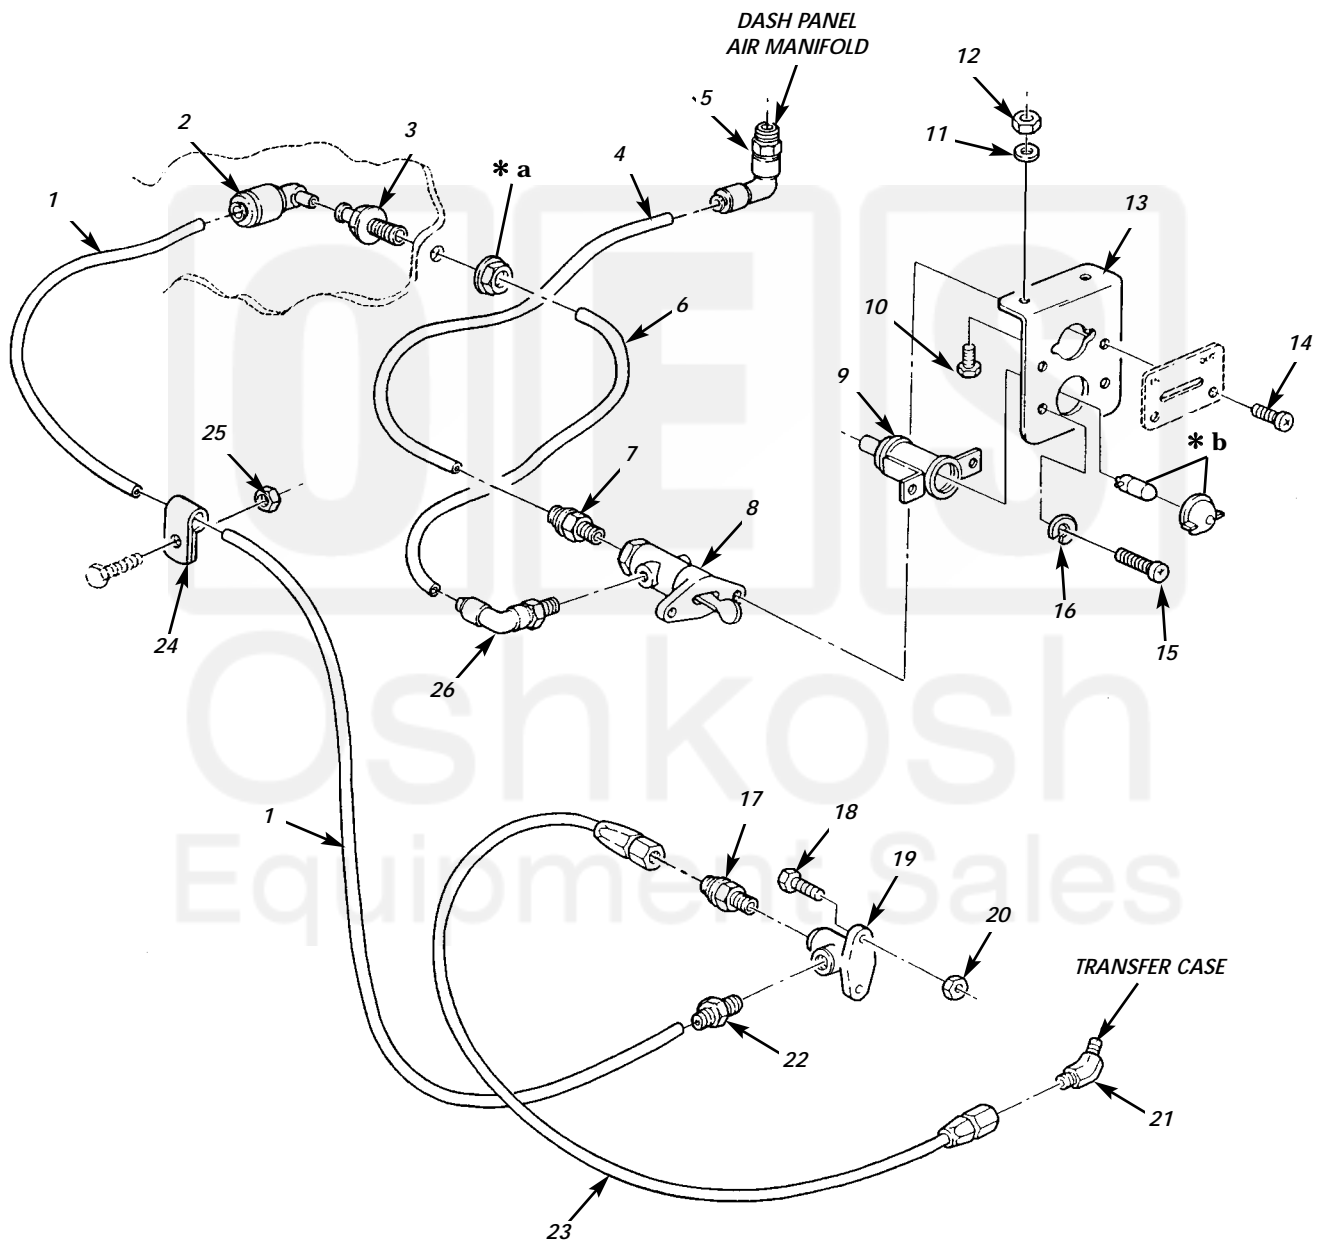

UNIT, DIRECT SUPPORT, AND GENERAL SUPPORT MAINTENANCE
REPAIR PARTS AND SPECIAL TOOLS LIST

EXTENDED SERVICE PROGRAM (ESP)

TRUCK, CARGO, 2-1/2-TON, 6X6, M44A3 SERIES TRUCKS (DIESEL)

M35A3, W/O WINCH (NSN 2320-01-383-2047); W/WINCH (NSN 2320-01-383-3850);
M35A3C, W/O WINCH (NSN 2320-01-383-2050); W/WINCH (NSN 2320-01-383-2049);
M36A3, W/O WINCH (NSN 2320-01-383-2048); W/WINCH (NSN 2320-01-383-2046).